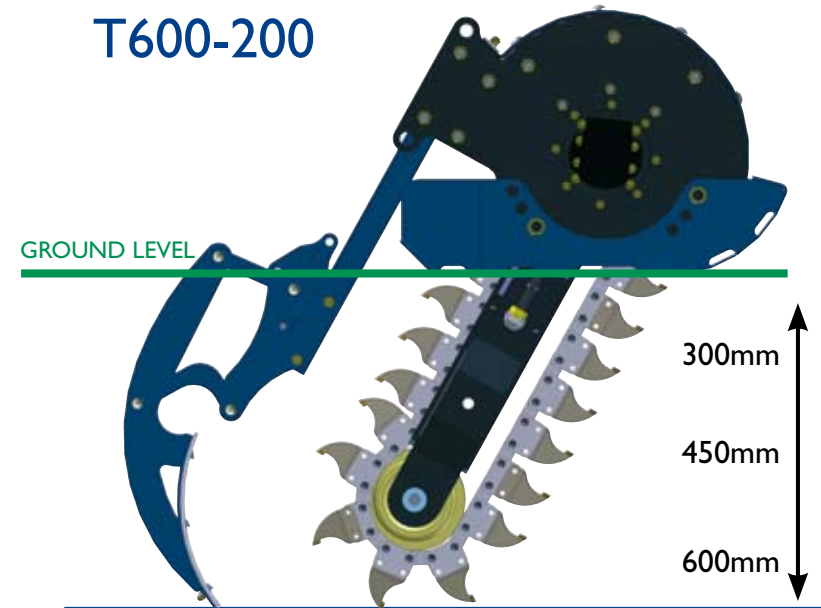

Trencher Attachments

T600-200 Trencher

to suit Skid Steer Loaders, Mini Loaders & Excavators 2T to 4.5T

PART NUMBER	DESCRIPTION
41-06000	NEW SPEC T600 Trencher complete with Trench Cleaner and ½" Hoses / QRC's

Add Mounting Hitch to above

PART NUMBER	DESCRIPTION
15-2907	Universal Skid Steer Loader - Side Shift Frame
15-2906	Universal Skid Steer Loader - Centre Mount Frame
N/A	Mini Loader
15-53000	Excavator 30mm Pins
15-53500	Excavator 35mm Pins
15-54000	Excavator 40mm Pins

Add Chains to above

PART NUMBER	DESCRIPTION
44-2901	Chain 12 Stn - 600 x 100mm Earth
44-2902	Chain 24 Stn - 600 x 100mm Combination Earth / Tungsten
44-2918	Chain 24 Stn - 600 x 100mm Tungsten
44-2903	Chain 12 Stn - 600 x 150mm Earth
44-2904	Chain 24 Stn - 600 x 150mm Combination Earth / Tungsten
44-2913	Chain 24 Stn - 600 x 150mm Tungsten
44-2905	Chain 12 Stn - 600 x 200mm Earth
44-2906	Chain 24 Stn - 600 x 200mm Combination Earth / Tungsten
44-2914	Chain 24 Stn - 600 x 200mm Tungsten

T600-200

T900 & T600

Recommended Wear Parts / Spare Parts

PART NUMBER	DESCRIPTION
44-2010	Earth Tooth - LH
44-2011	Earth Tooth - RH
44-2001	Tungsten Tooth - LH
44-2002	Tungsten Tooth - CENTRE
44-2003	Tungsten Tooth - RH
42-1033	12T Sprocket
99-1207	Bearing for Nose Roller
99-1603	Circlip for Nose Roller
42-1900	Nose Roller complete with Bearing and Circlip
44-2025	Bare Chain 64 Pitch x 32 Stn (T900)
44-2026	Bare Chain 48 Pitch x 24 Stn (T600)
44-2022	Joining Pin & Locking Pin